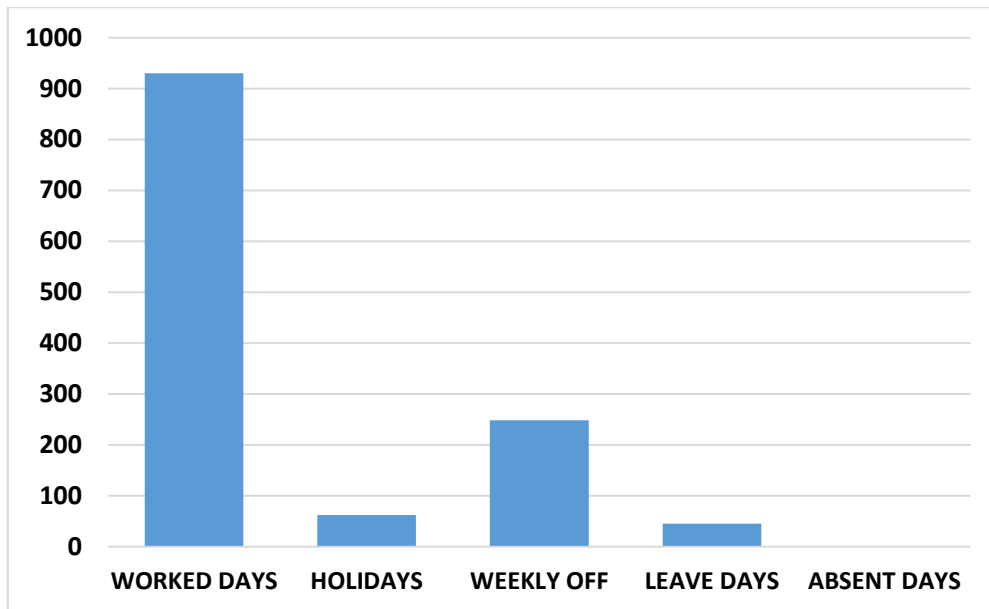

**GURU NANAK EDUCATION COLLEGE, GOPALPUR**

**ANALYSIS OF ATTENDANCE OF STUDENTS FOR THE MONTH OF  
FEBRUARY 2022**

**BATCH - ATTENDANCE OF 3<sup>RD</sup> SEMESTER**

**BATCH - ATTENDANCE OF 1<sup>ST</sup> SEMESTER**