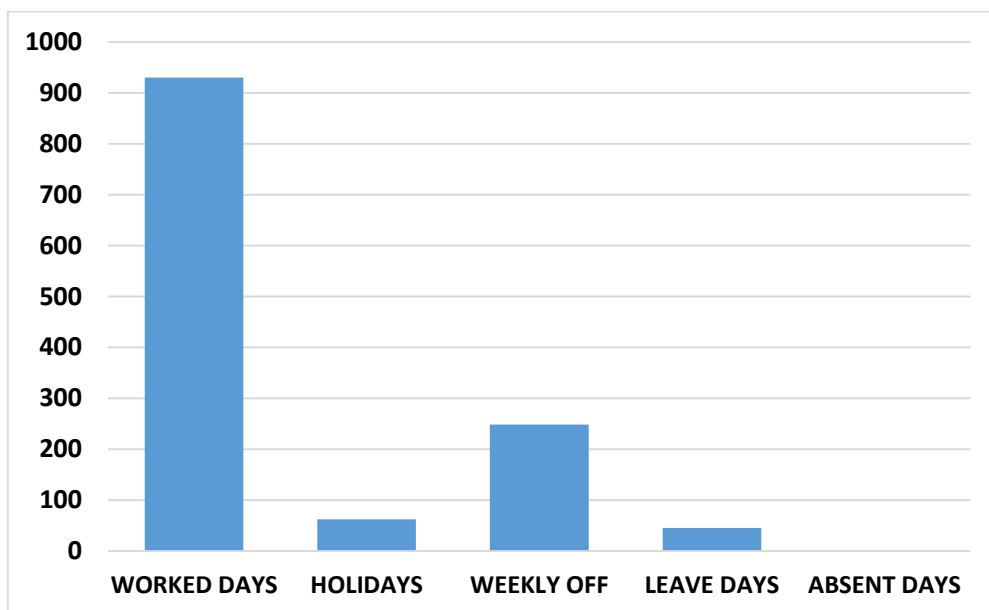

**GURU NANAK EDUCATION COLLEGE, GOPALPUR**

**ANALYSIS OF ATTENDANCE OF STUDENTS FOR THE MONTH OF  
FEBRUARY 2022**

**BATCH - ATTENDANCE OF 3<sup>RD</sup> SEMESTER**

**BATCH - ATTENDANCE OF 1<sup>ST</sup> SEMESTER**